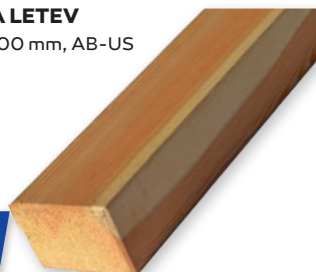

2. PODLOŽNA LETEV 45 x 70 x 4000 mm, AB-US

2383100108448

19,90 €/kos